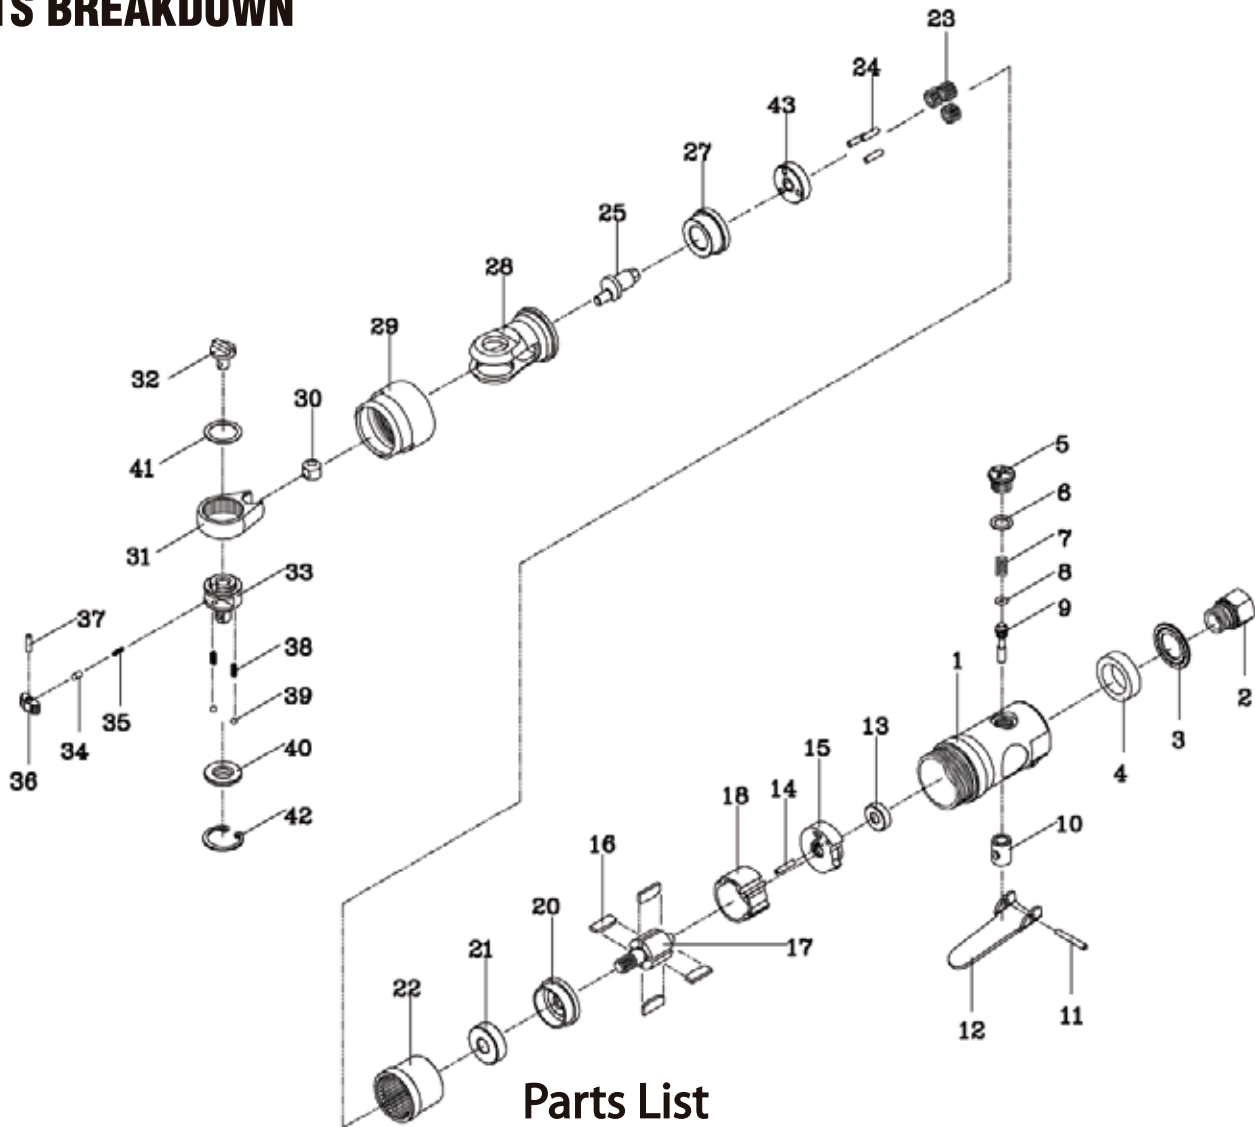

PARTS BREAKDOWN

Index No.	Part No.	Description	Qty	Index No.	Part No.	Description	Qty	Index No.	Part No.	Description	Qty
1	1111-01	Throttle Handle	1	15	1111-15	Rear End Plate	1	31	1111-31	Yoke	1
2	1111-02	Air Inlet Bushing	1	16	1111-16	Rotor Blade	4	32	1111-32	Reverse Button	1
6	1111-03	Exhaust Deflector	1	17	1111-17	Rotor	1	33	1111-33	1/4" Ratchet Anvil	1
4	1111-04	Muffler Felt	1	18	1111-18	Cylinder	1	34	1111-34	Spring Cap	1
5	1111-05	Throttle Valve Plug	1	20	1111-20	Front End Plate	1	35	1111-35	Spring	1
6	1111-06	O-Ring	1	21	1111-21	Ball Bearing	1	36	1111-36	Pawl	1
7	1111-07	Spring	1	22	1111-22	Internal Gear	1	37	1111-37	Needle Roller	1
8	1111-08	O-Ring	1	23	1111-23	Idler Gear	3	38	1111-38	Friction Spring	2
9	1111-09	Valve Stem	1	24	1111-24	Needle Roller	3	39	1111-39	Steel Ball	2
10	1111-10	Throttle Valve	1	25	1111-25	Crank Shaft	1	40	1111-40	1/4" Thrust Washer	1
11	1111-11	Spring Pin	1	27	1111-27	Bushing	1	41	1111-41	Washer	1
12	1111-12	Throttle Lever	1	28	1111-28	Ratchet Housing	1	42	1111-42	Internal Retaining Ring	1
13	1111-13	Ball Bearing	1	29	1111-29	Clamp Nut	1	43	1111-43	Idler Gear Plate	1
14	1111-14	Spring Pin	1	30	1111-30	Drive Bushing	1				